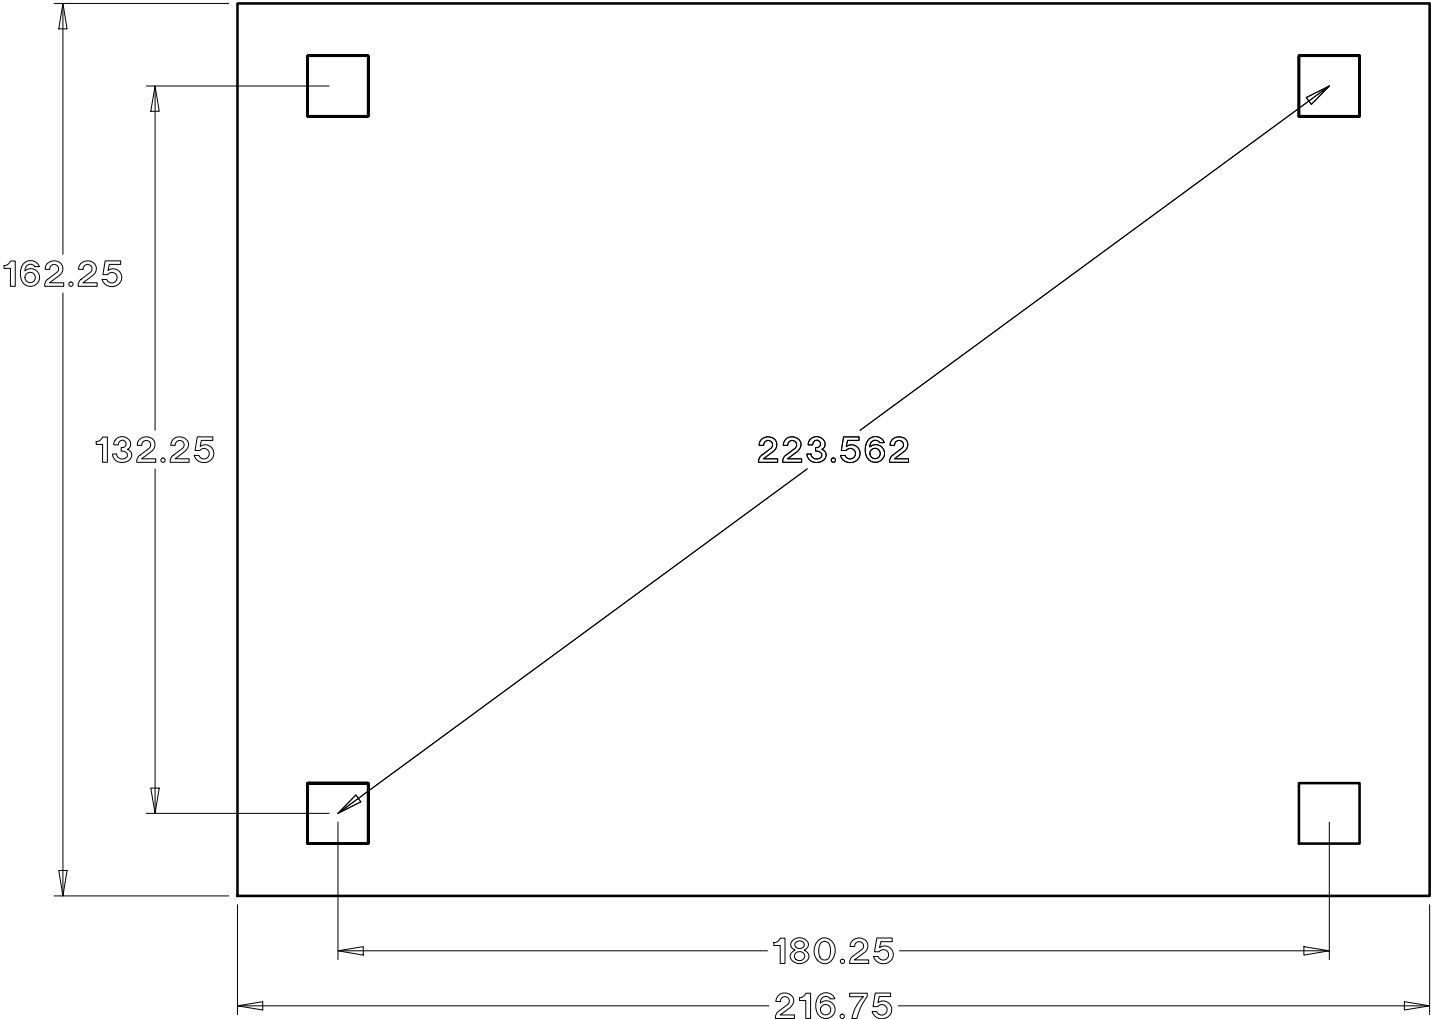

Baldwin Pergolas

12 x 16 Gable Pavilion