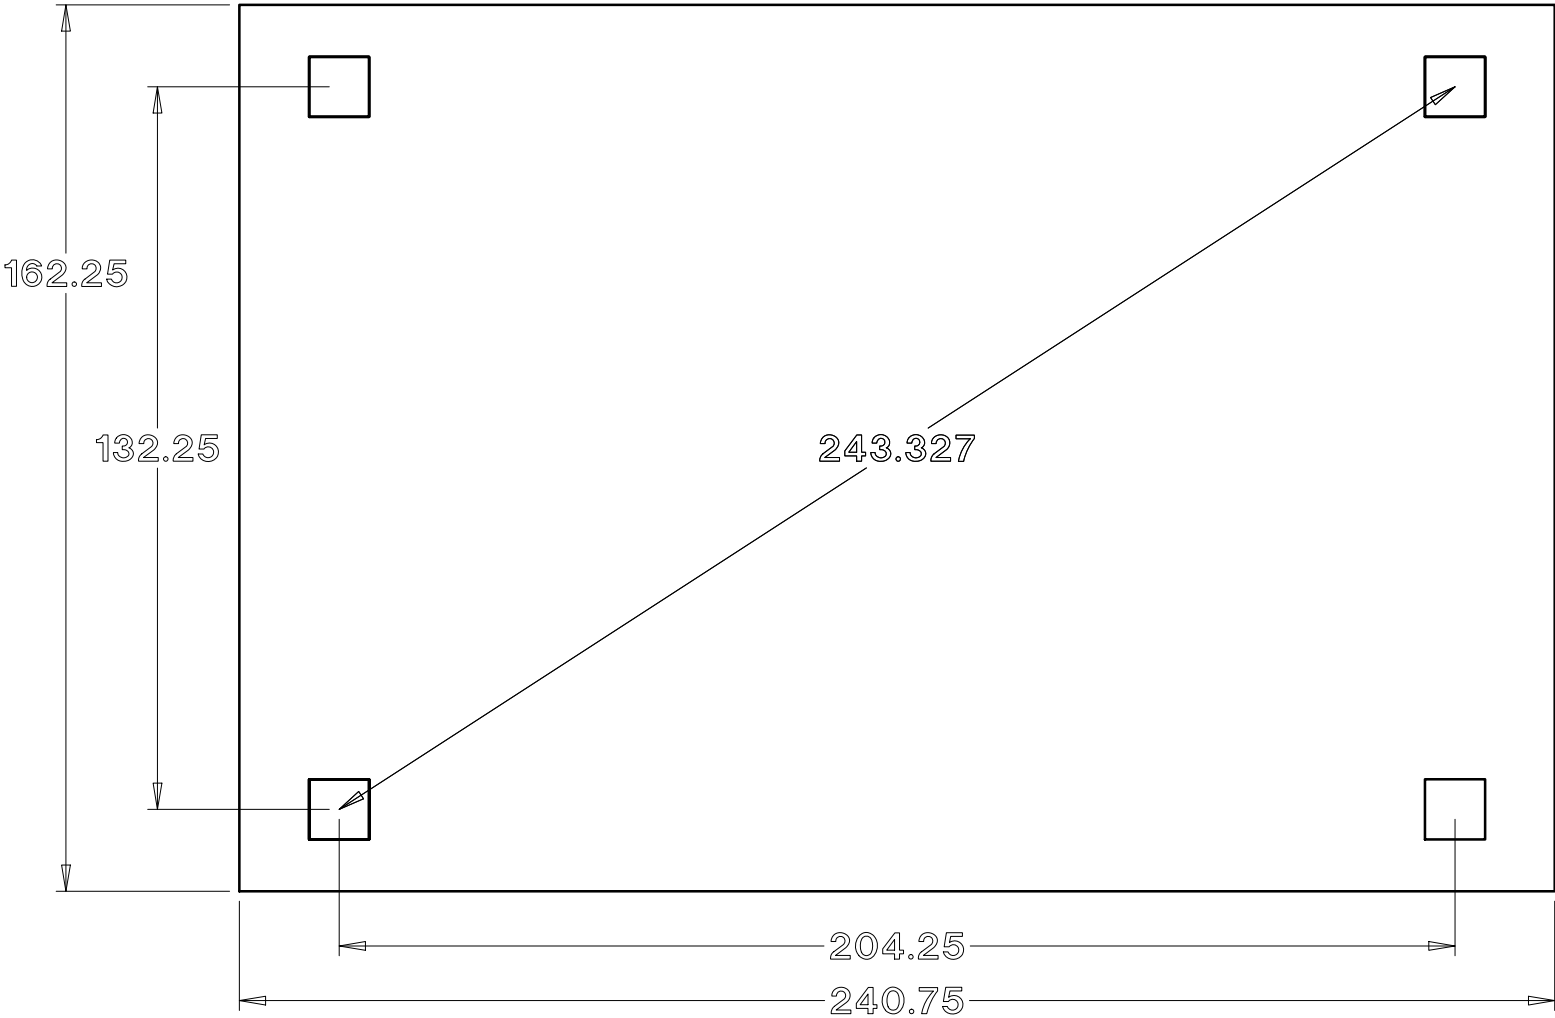

Baldwin Pergolas

12 x 18 Gable Pavilion