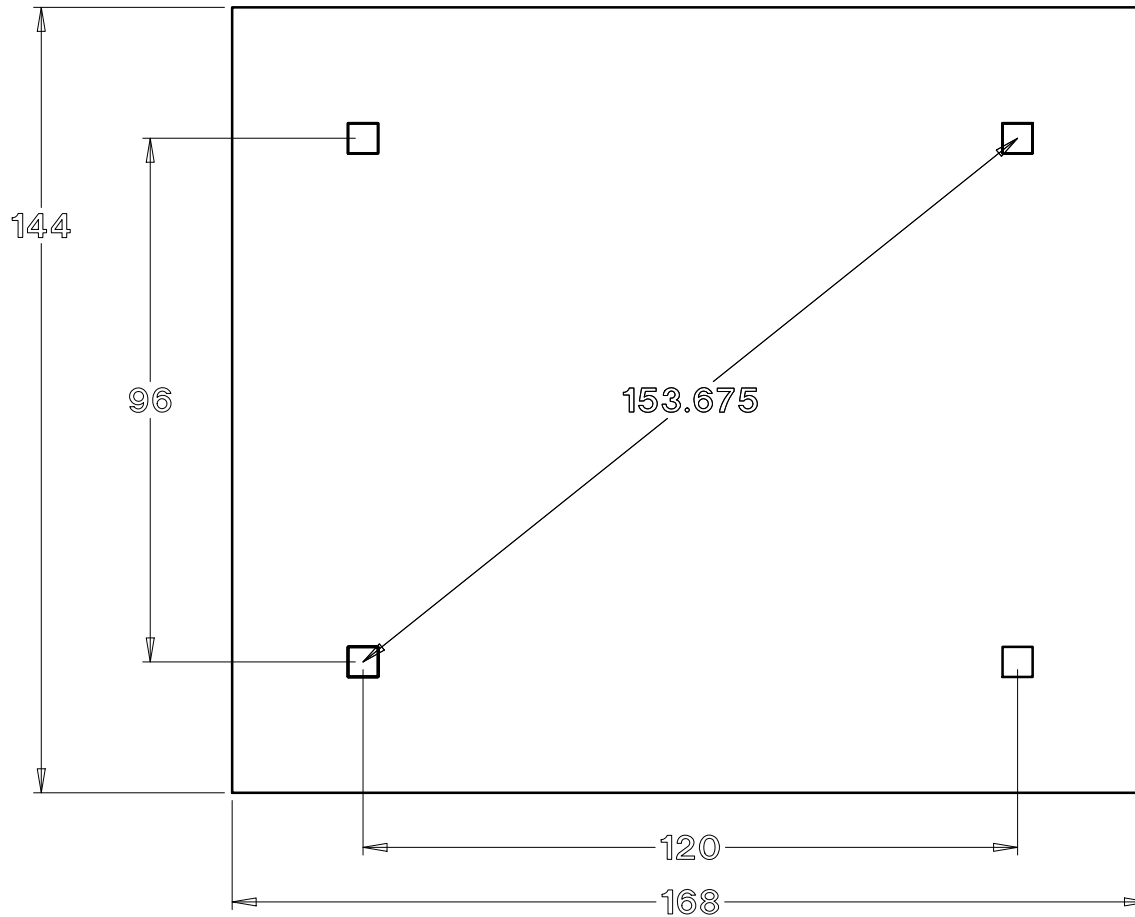

# Baldwin Pergolas

12 x 14 Post and beam pergola