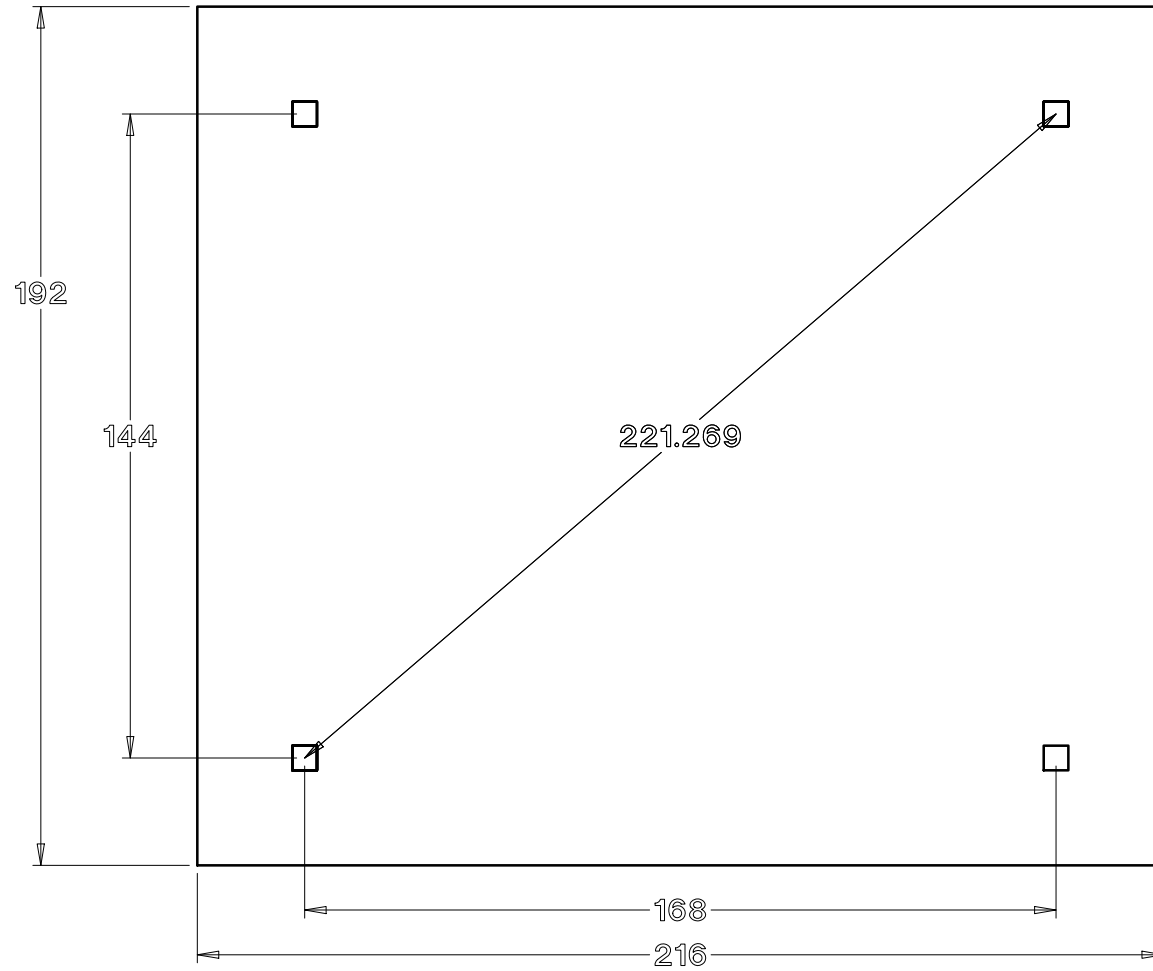

Baldwin Pergolas

16 x 18 Post and beam pergola