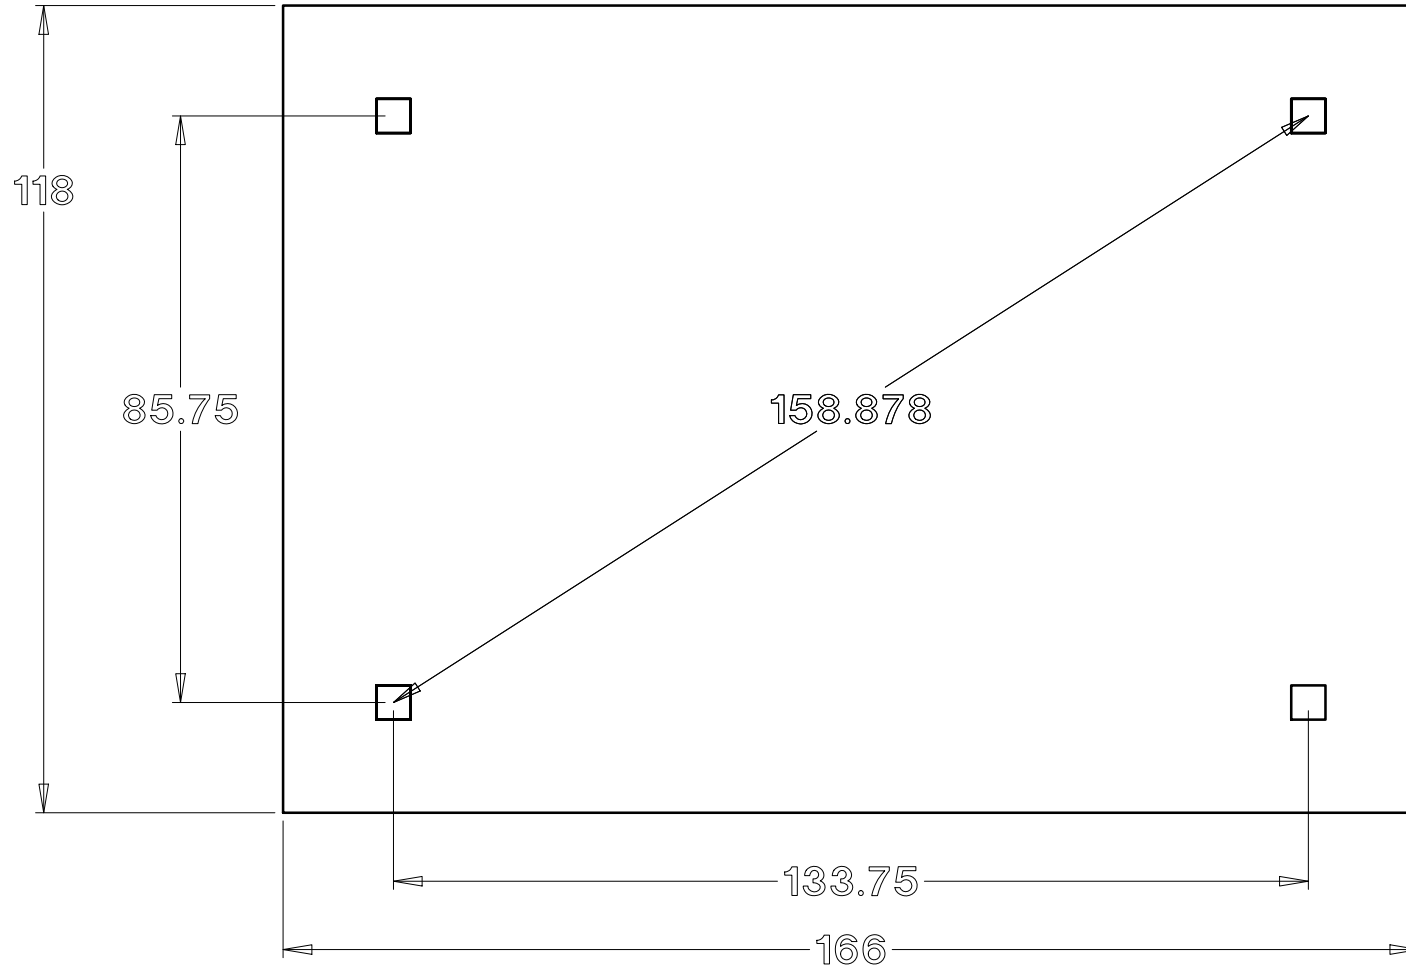

# Baldwin Pergolas

8D x 12W Traditional pine pergola