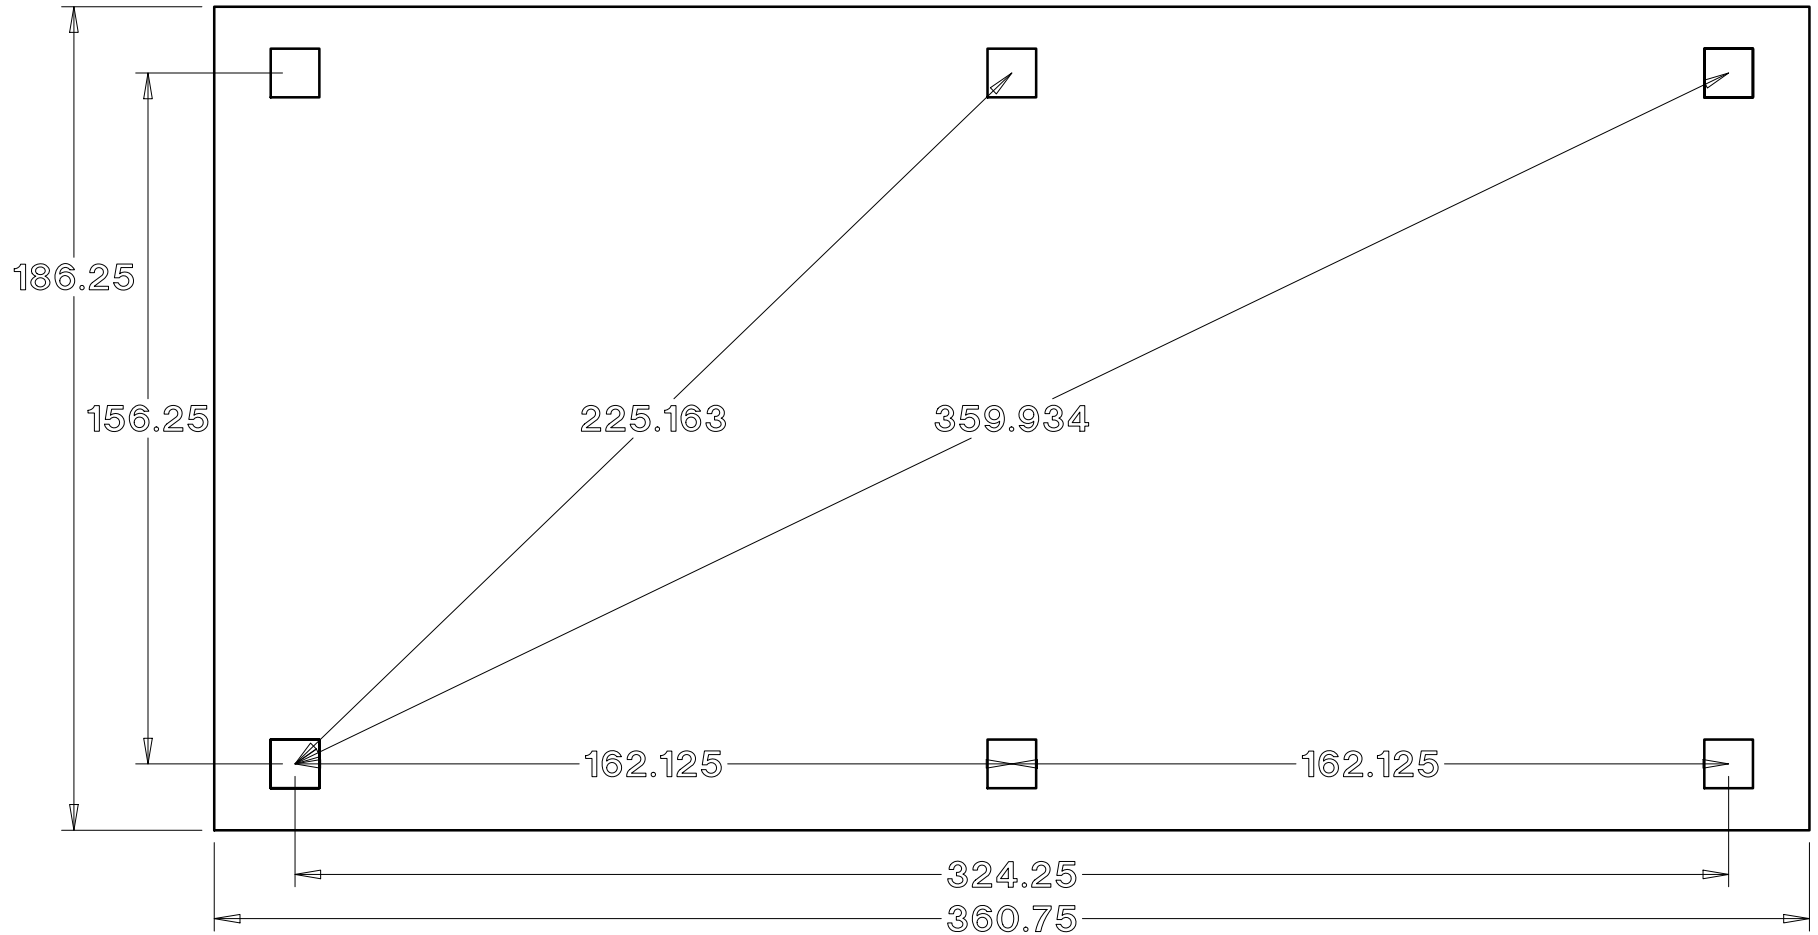

Baldwin Pergolas

14 x 28 Gable Pavilion