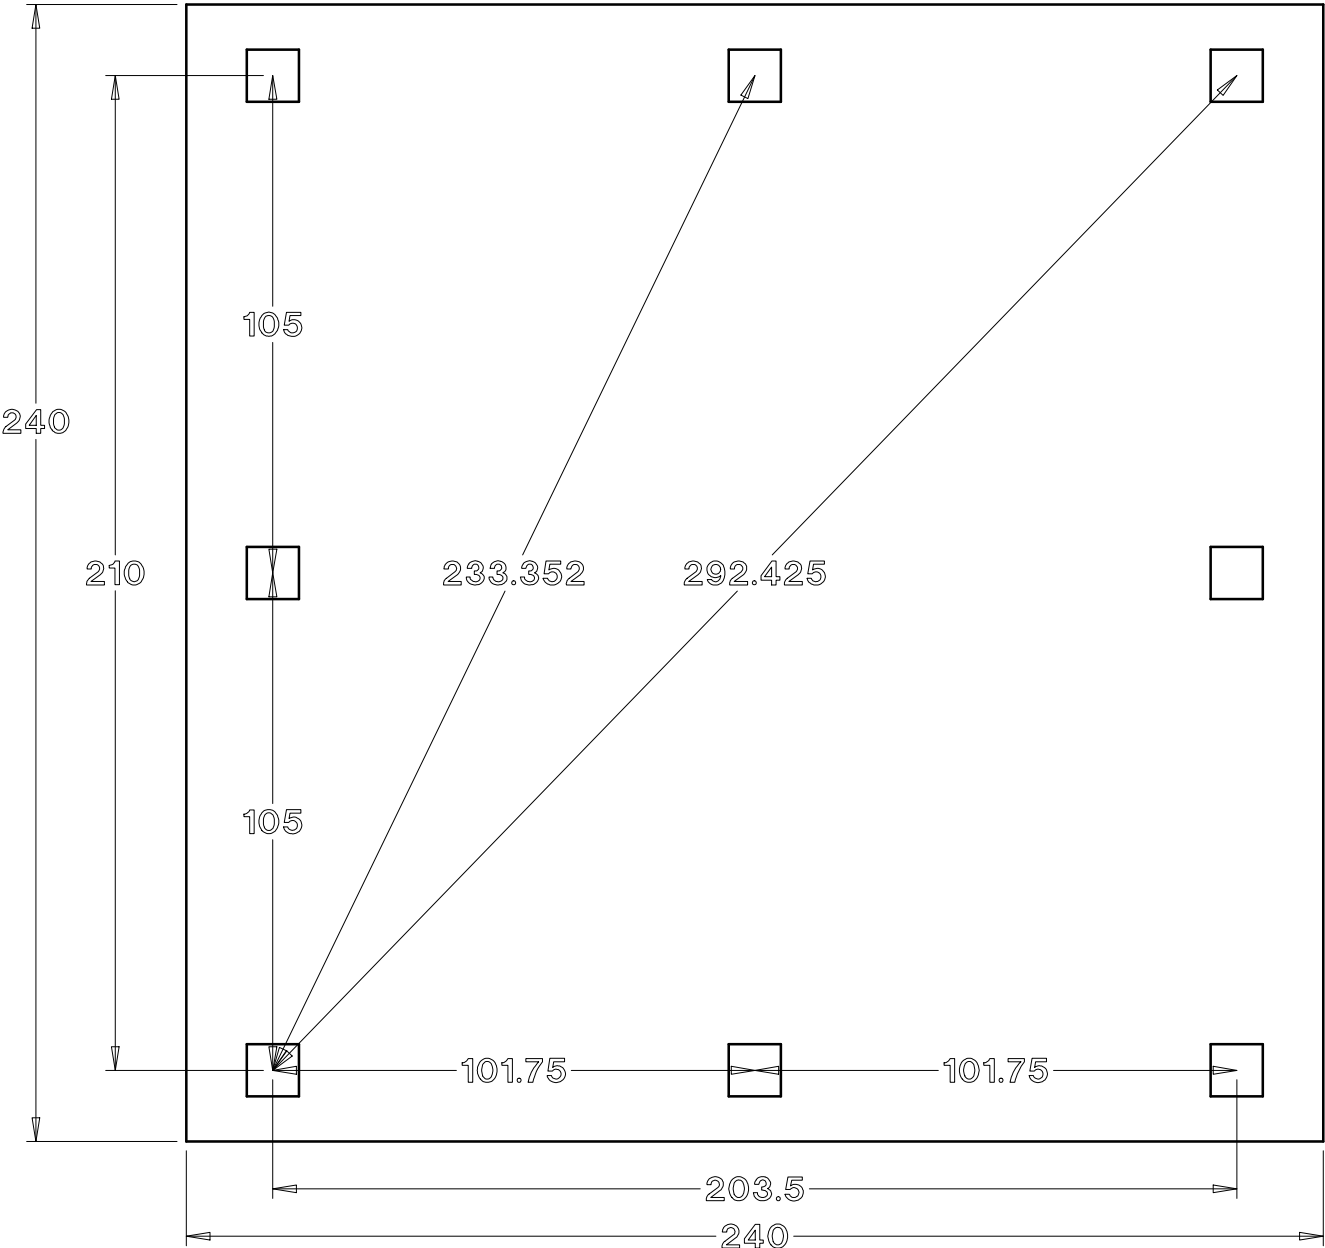

Baldwin Pergolas

20D x 20W Gable Pavilion