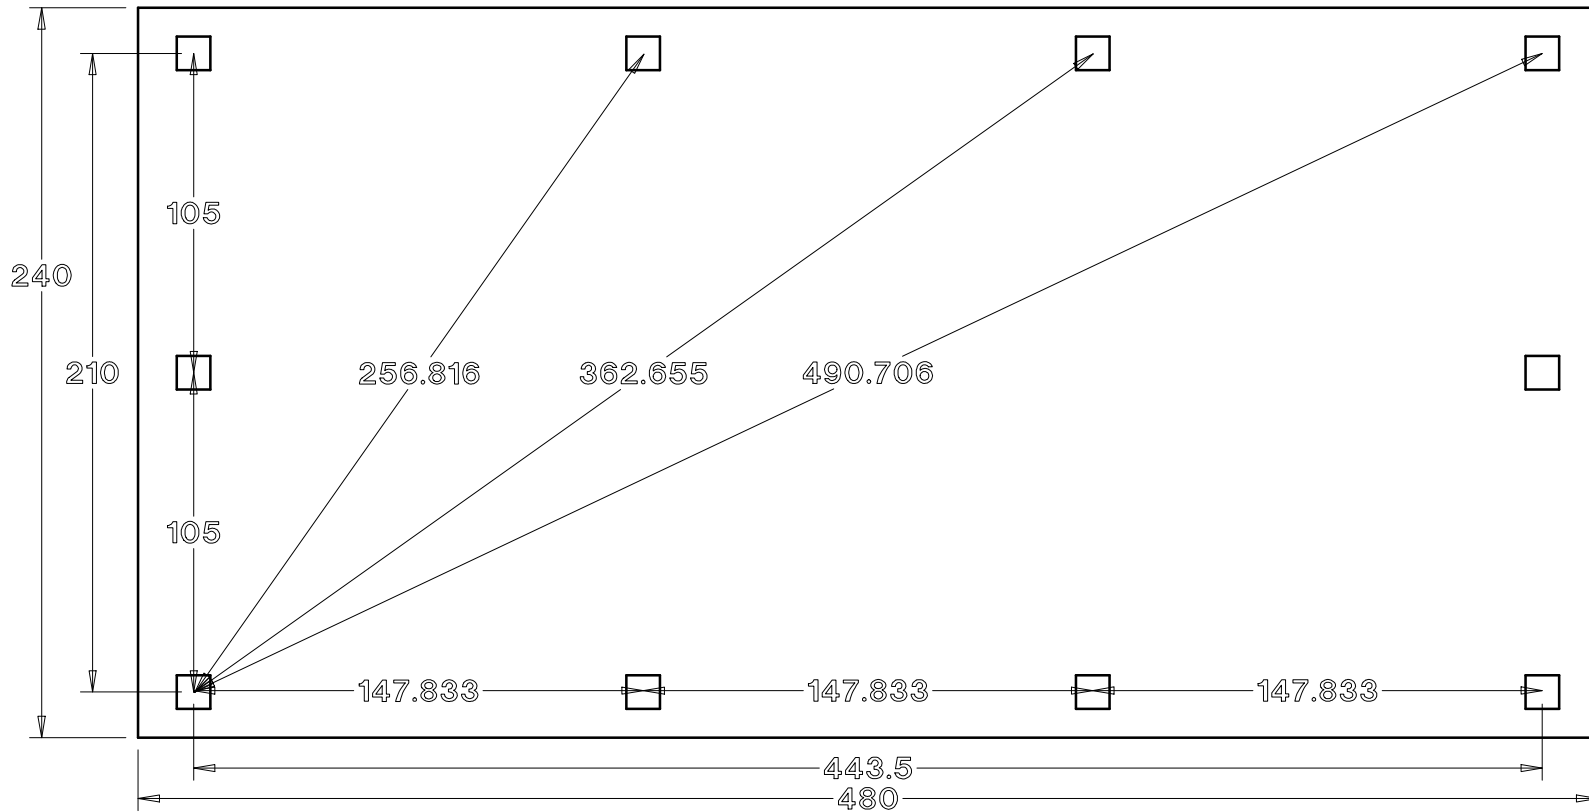

Baldwin Pergolas

20D x 40W Gable Pavilion