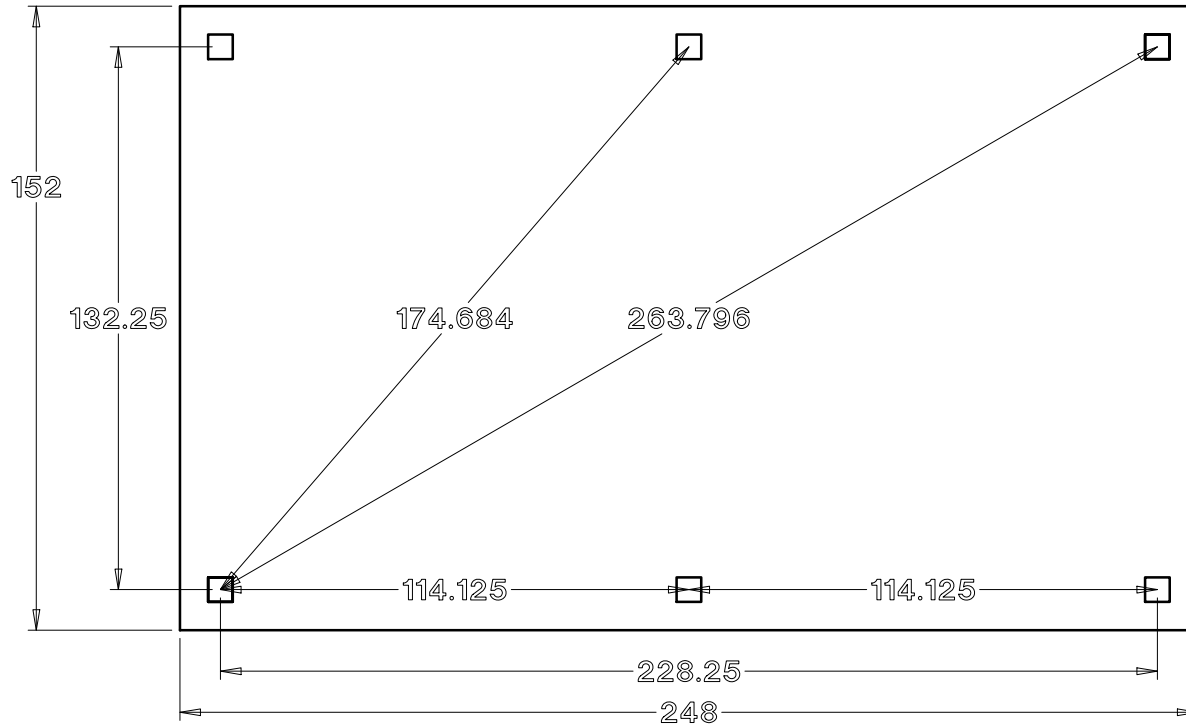

# Baldwin Pergolas

12 x 20 Traditional Pavilion