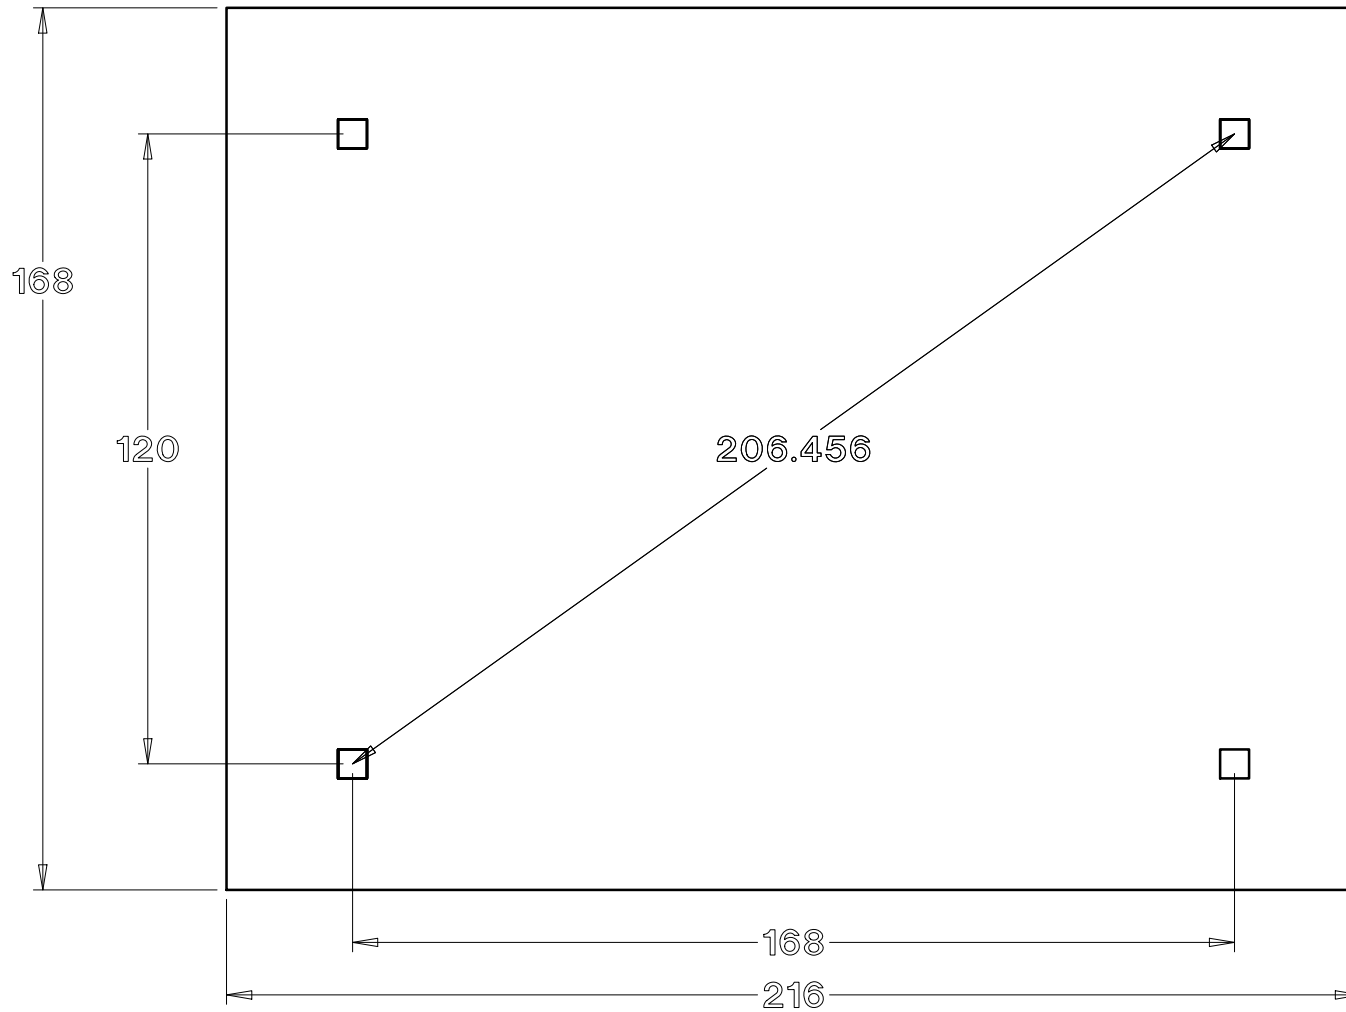

# Baldwin Pergolas

14 x 18 Post and beam pergola