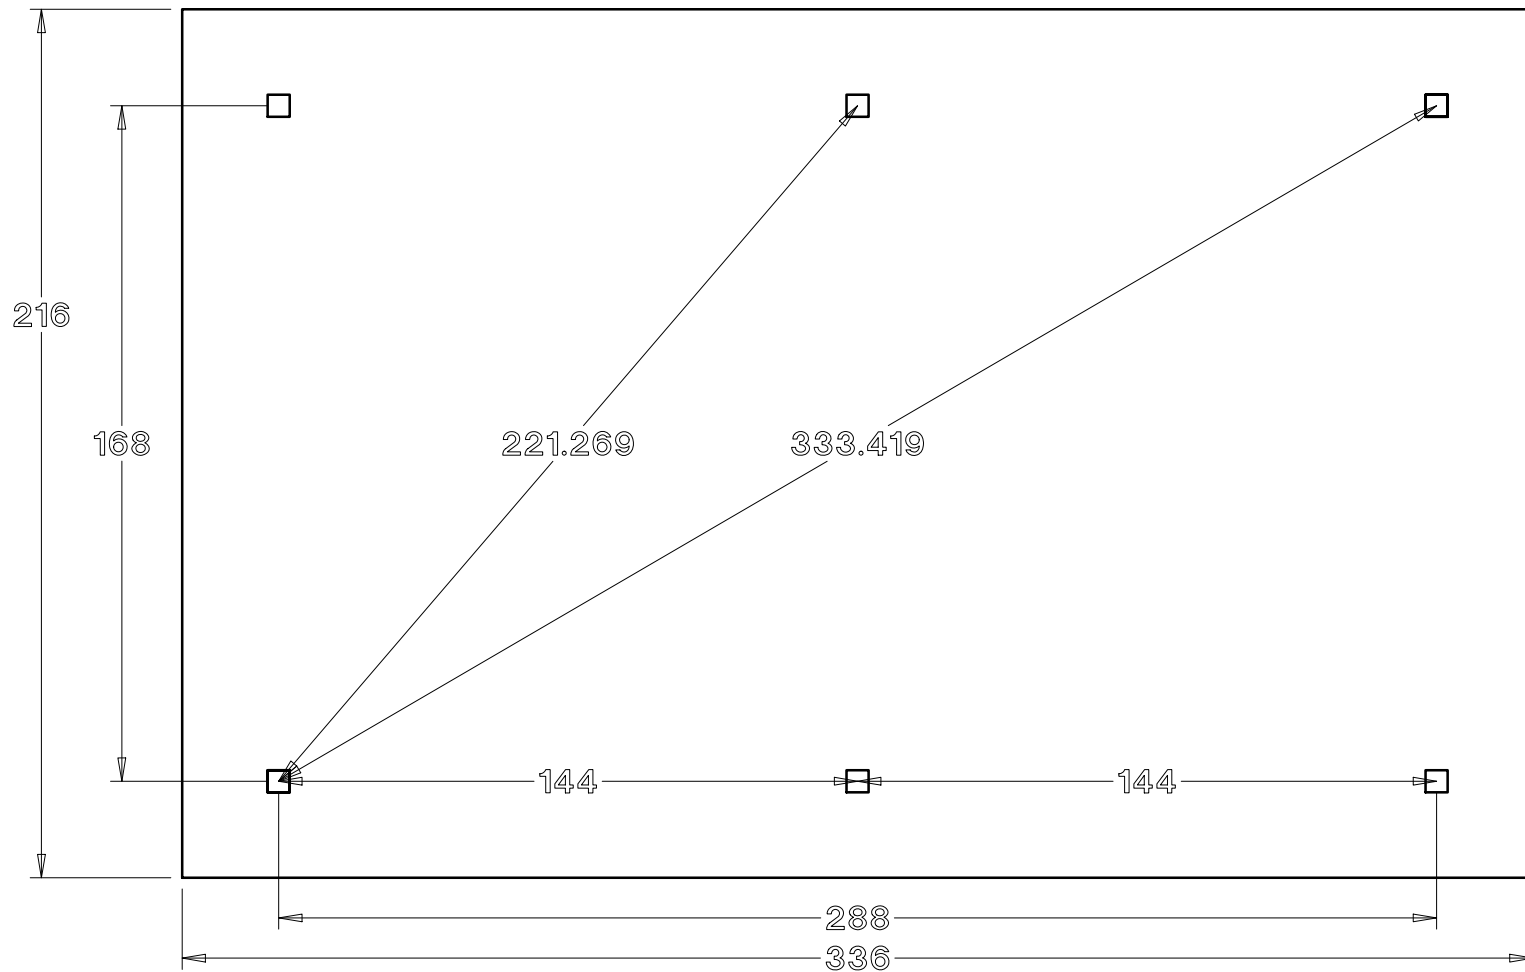

Baldwin Pergolas

18 x 28 Post and beam pergola