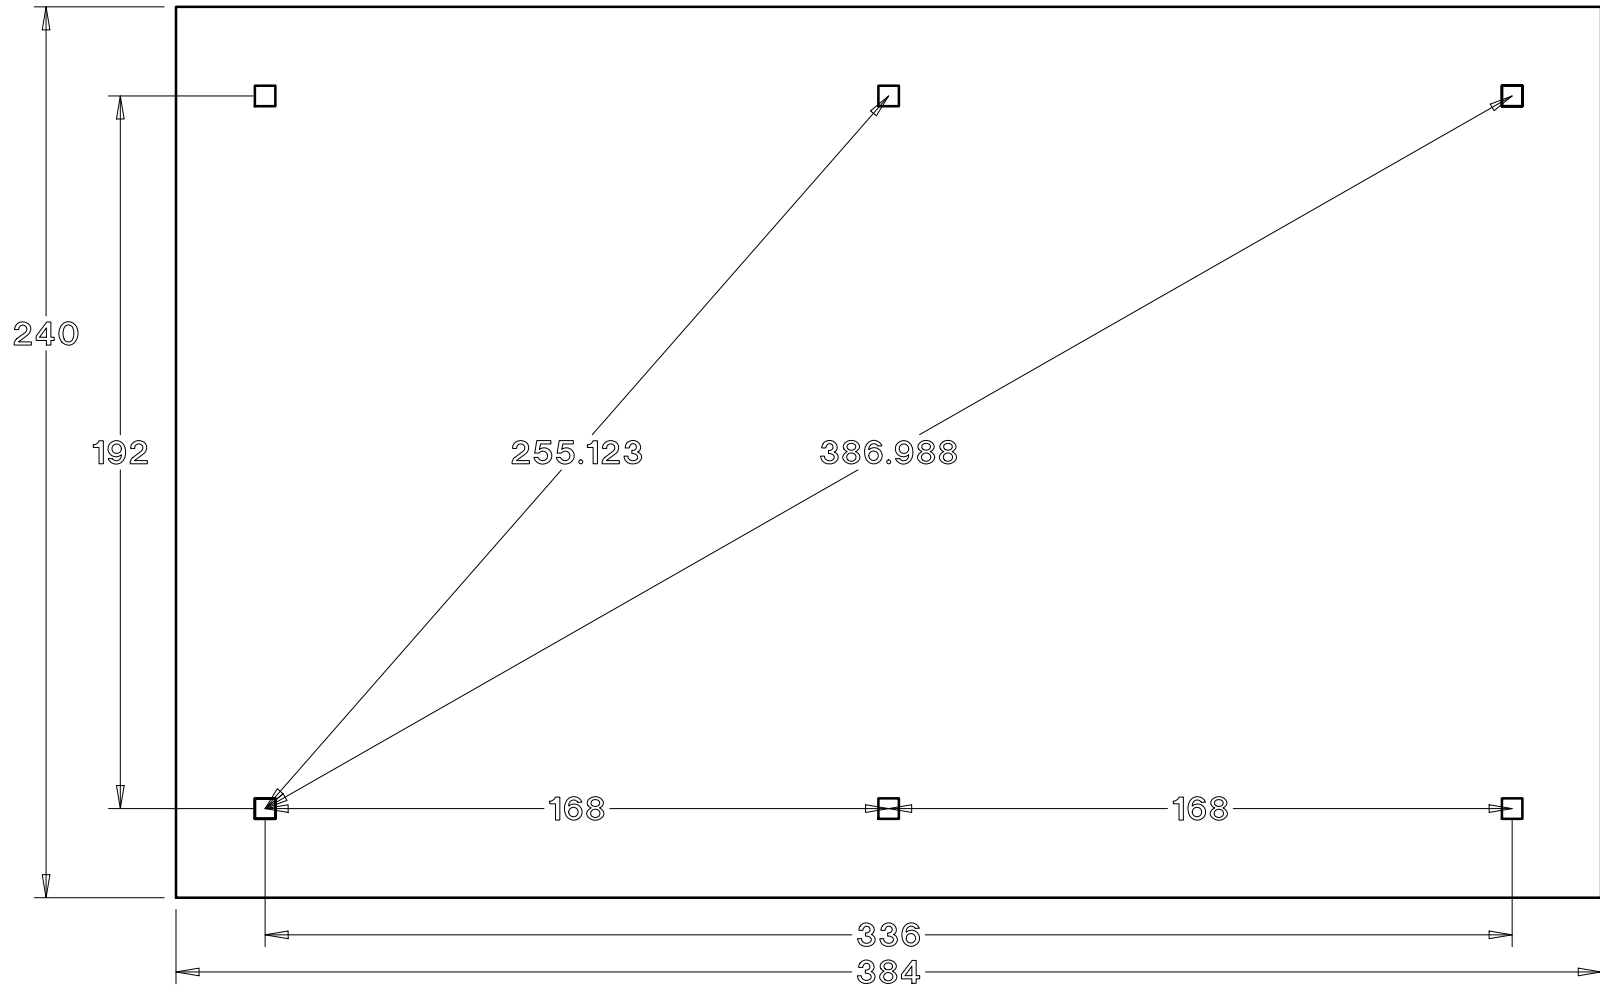

Baldwin Pergolas

20 x 32 Post and beam pergola