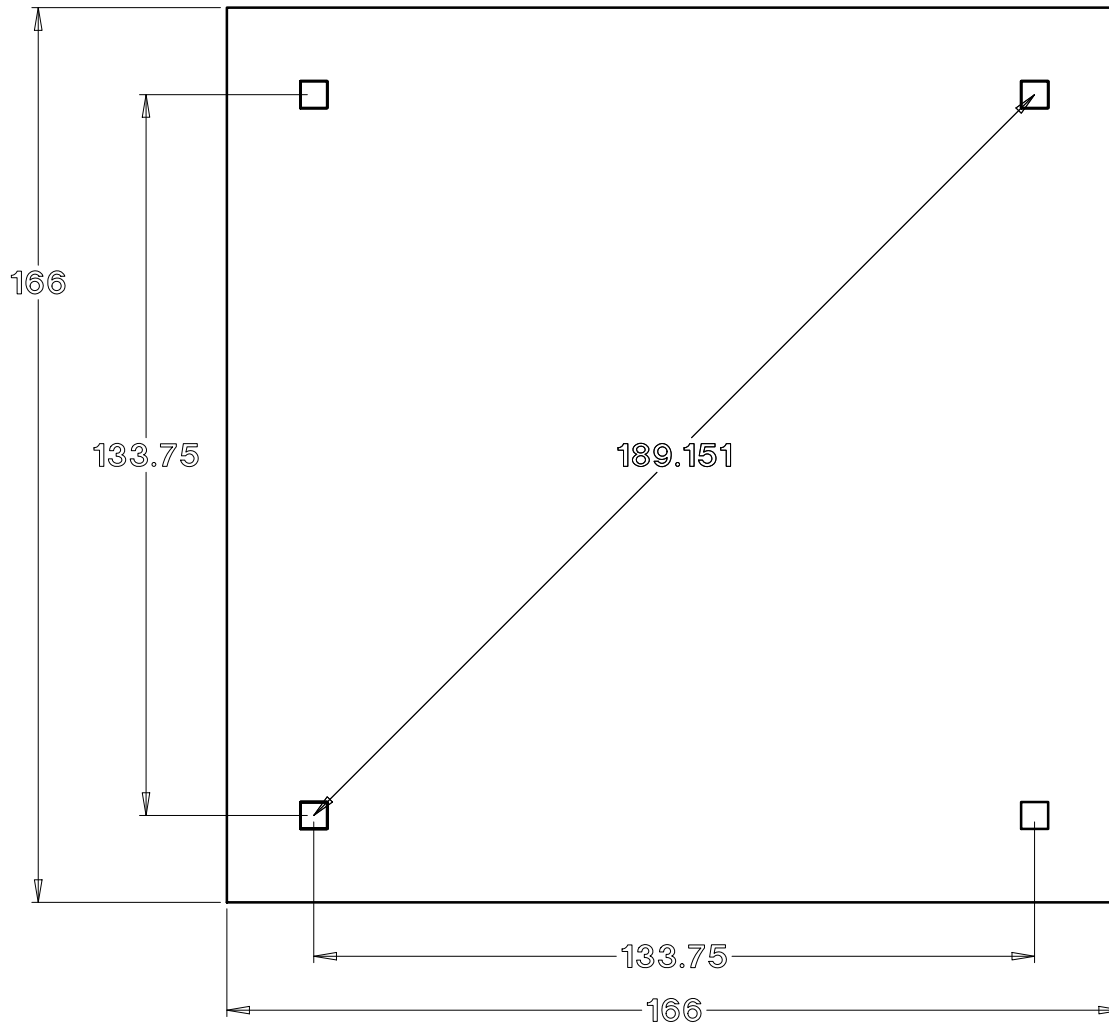

Baldwin Pergolas

12D x 12W Traditional pine pergola