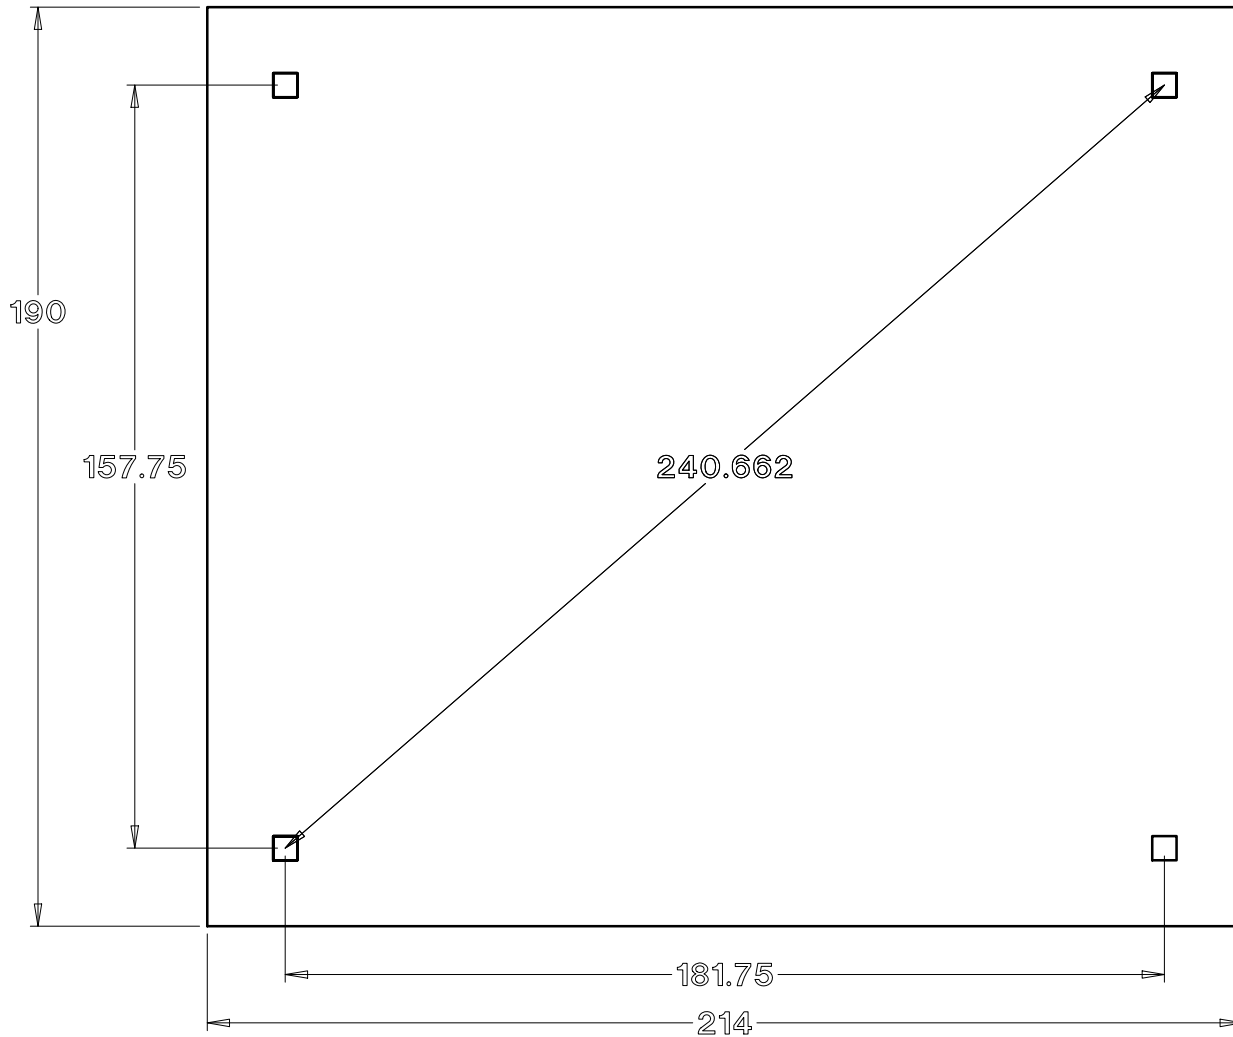

# Baldwin Pergolas

14D x 16W Traditional pine pergola