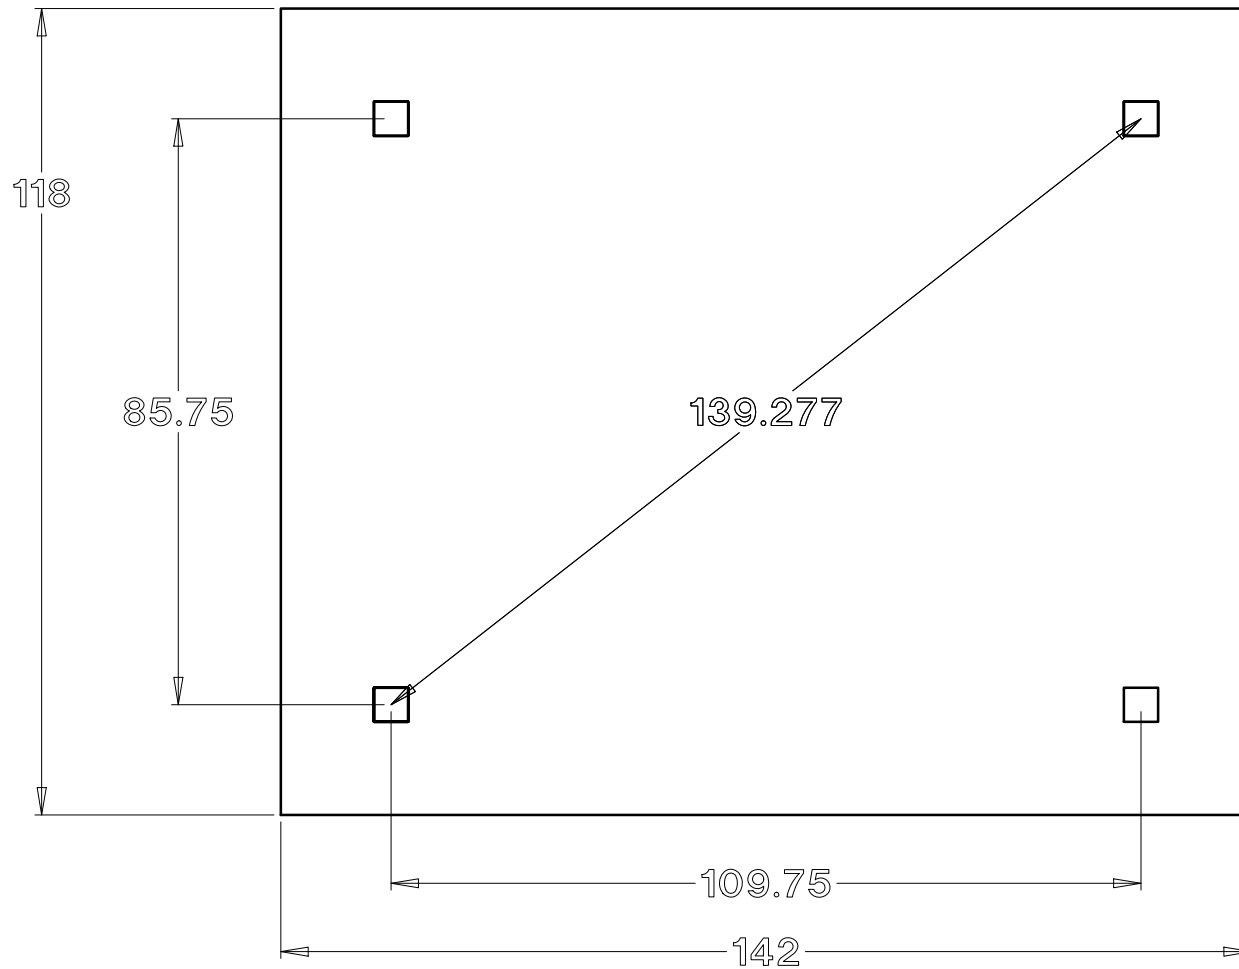

# Baldwin Pergolas

8D x 10W Traditional pine pergola