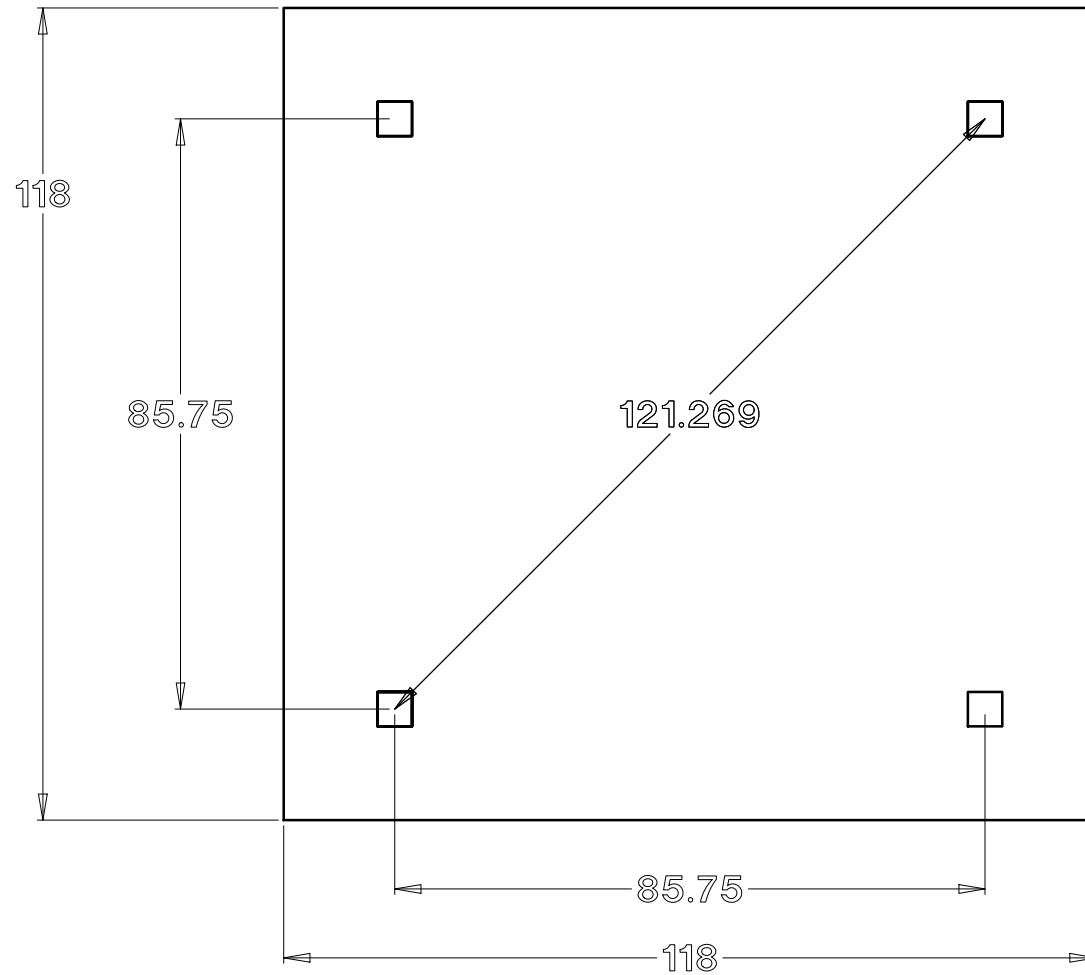

Baldwin Pergolas

8D x 8W Traditional pine pergola